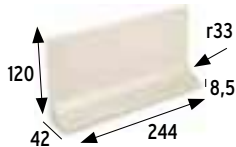

Rodapié radio 33 Skirting board radius 33 244x120x42 mm